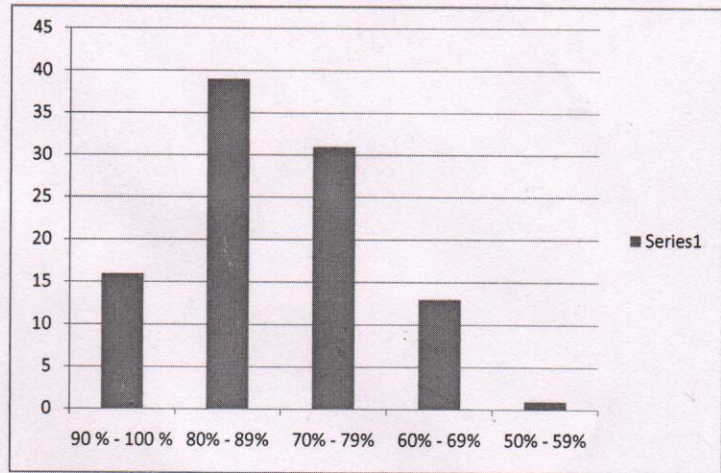

MAHESHWARI GIRLS' SCHOOL

RESULT ANALYSIS OF ICSE 2017

Percentage	No. of Students appeared
90% - 100%	16
80% - 89%	39
70% - 79%	31
60% - 69%	13
50% - 59%	1
Total :	100

1st - 97.2% **Khushboo Lohoti**
 2nd - 96.0% **Hritika Vyas**
 3rd - 94.4% **Riddhi Jhawar**

RESULT ANALYSIS OF ISC 2017

Percentage	No. of Students appeared
90% - 100%	12
80% - 89%	28
70% - 79%	32
60% - 69%	20
50% - 59%	4
Total :	96

1st - 95.75% **Kirti Jethalia**
 2nd - 95.25% **Shivangi Garodia**
Kirti Todi
 3rd - 95.00% **Khushboo Mangal**